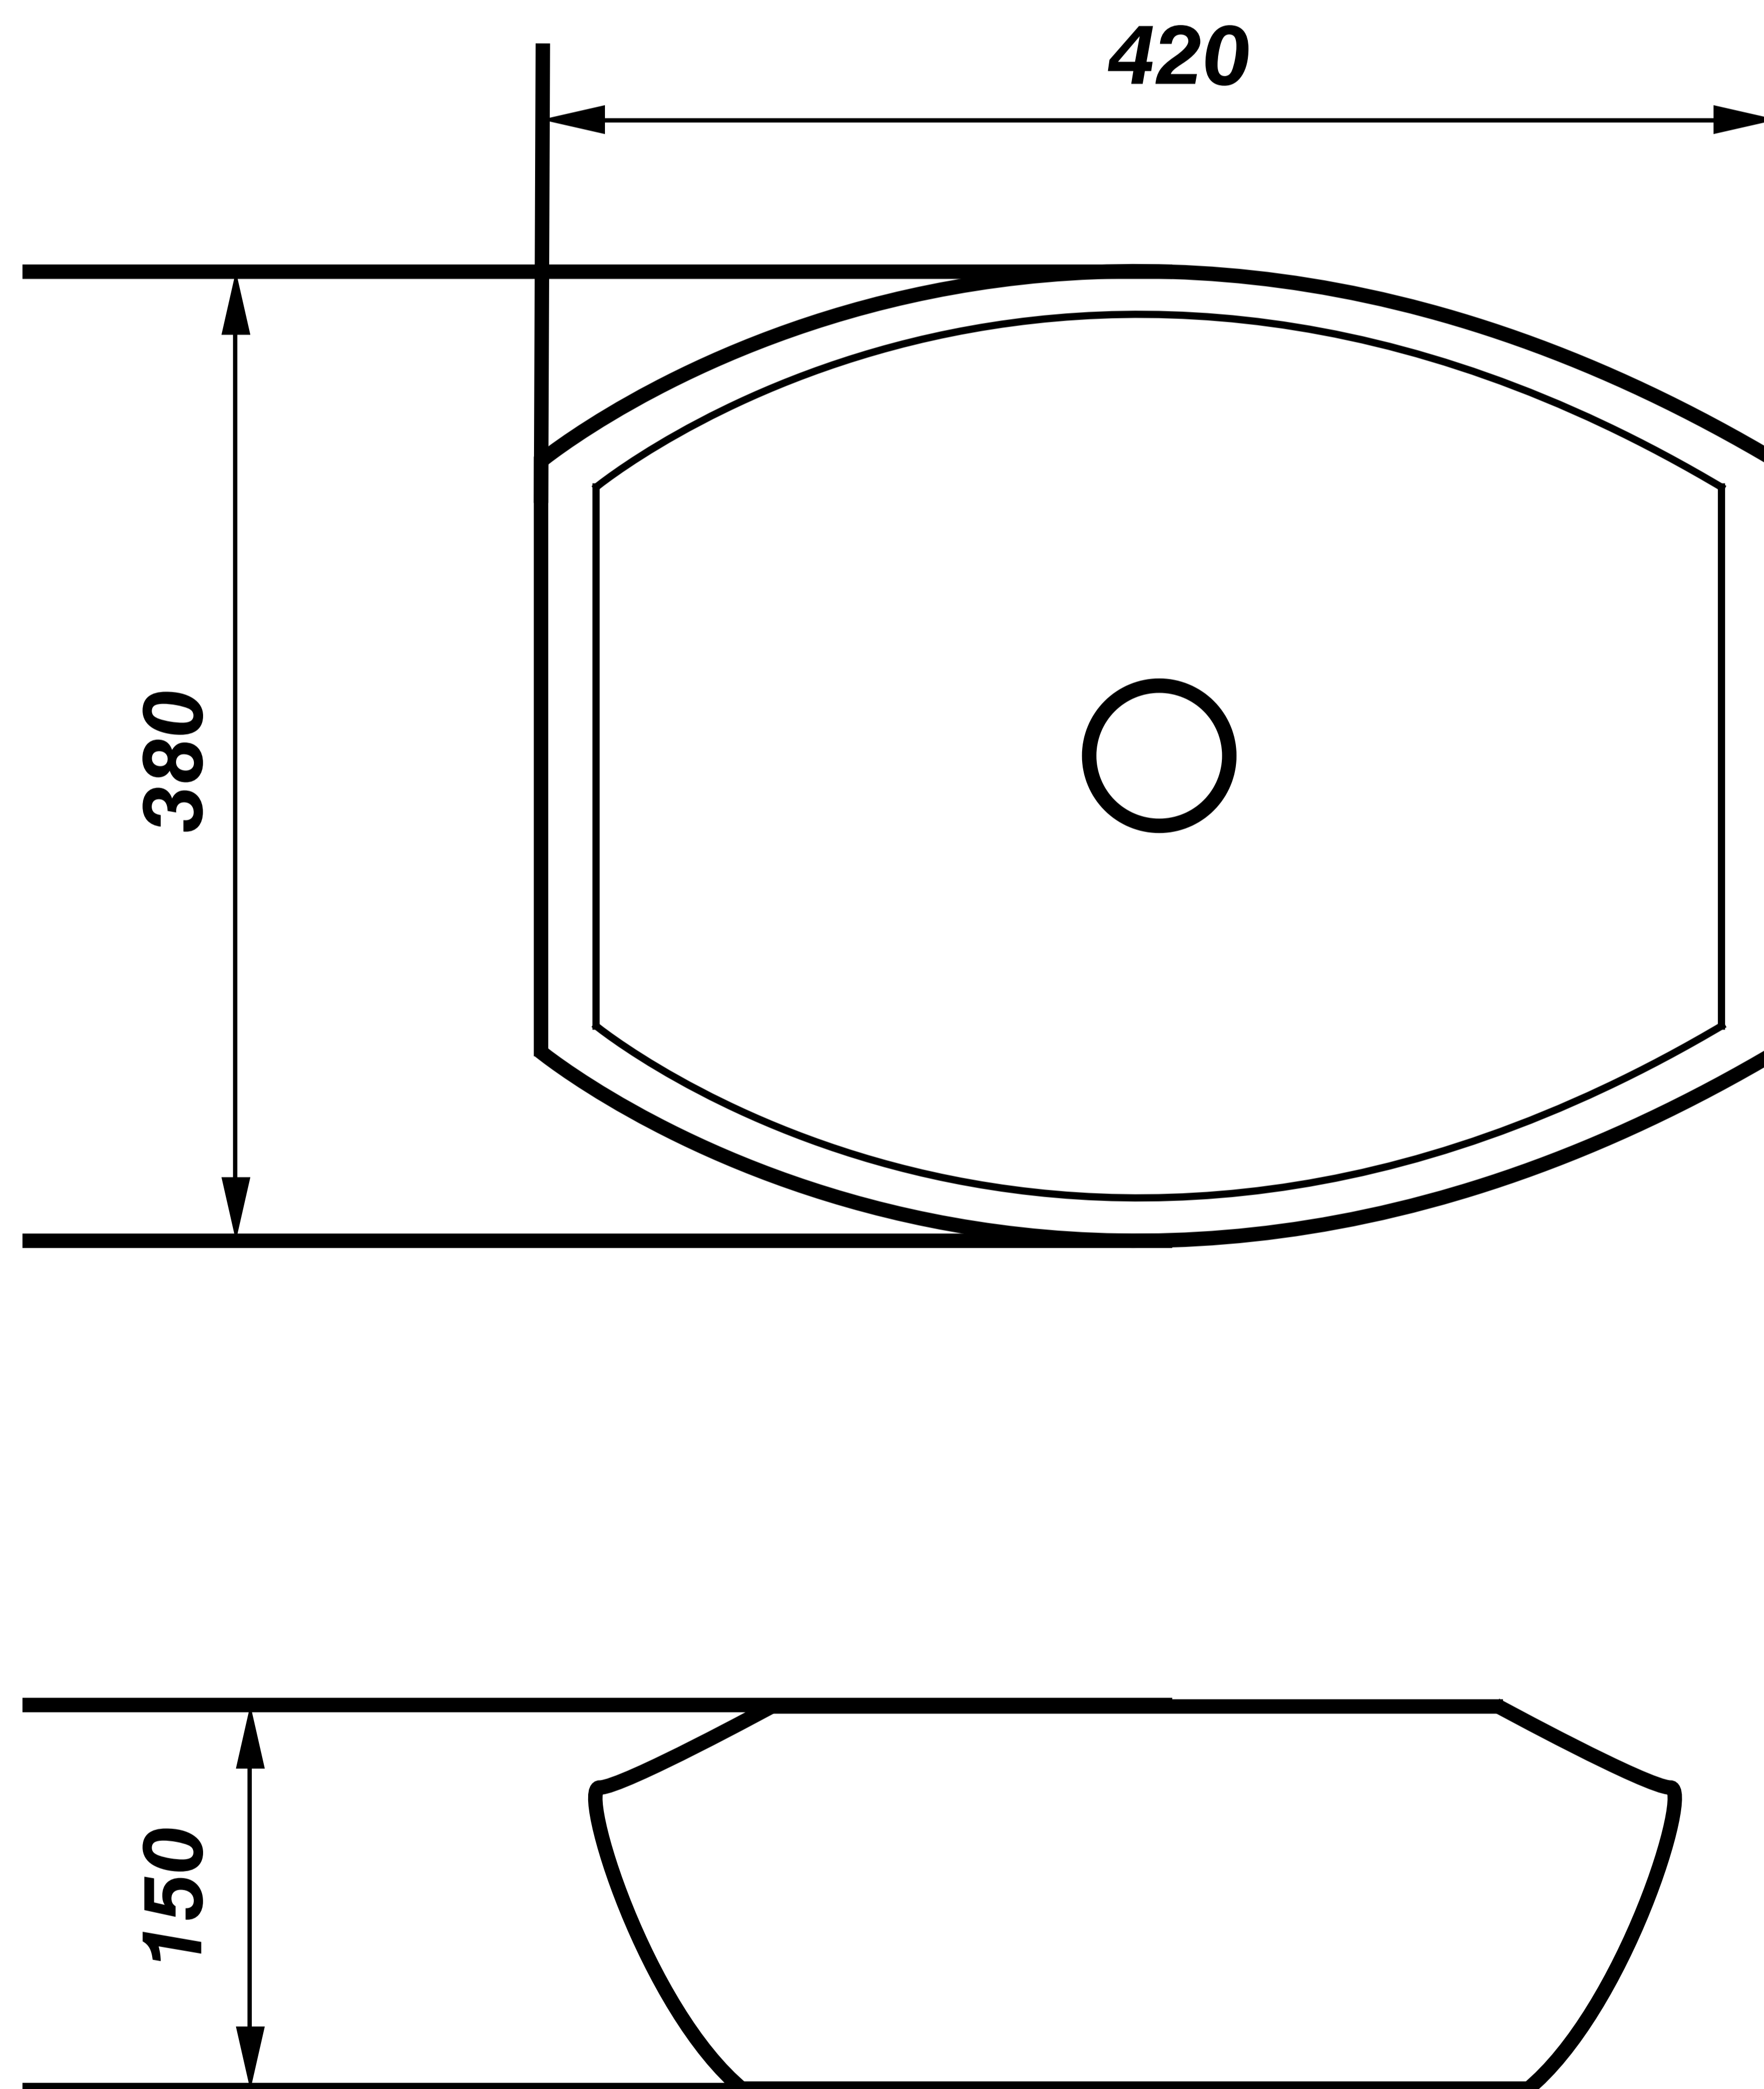

## Table Mounted Wash Basin

Product Code : 1776

Technical Drawing

All dimension are in **mm**